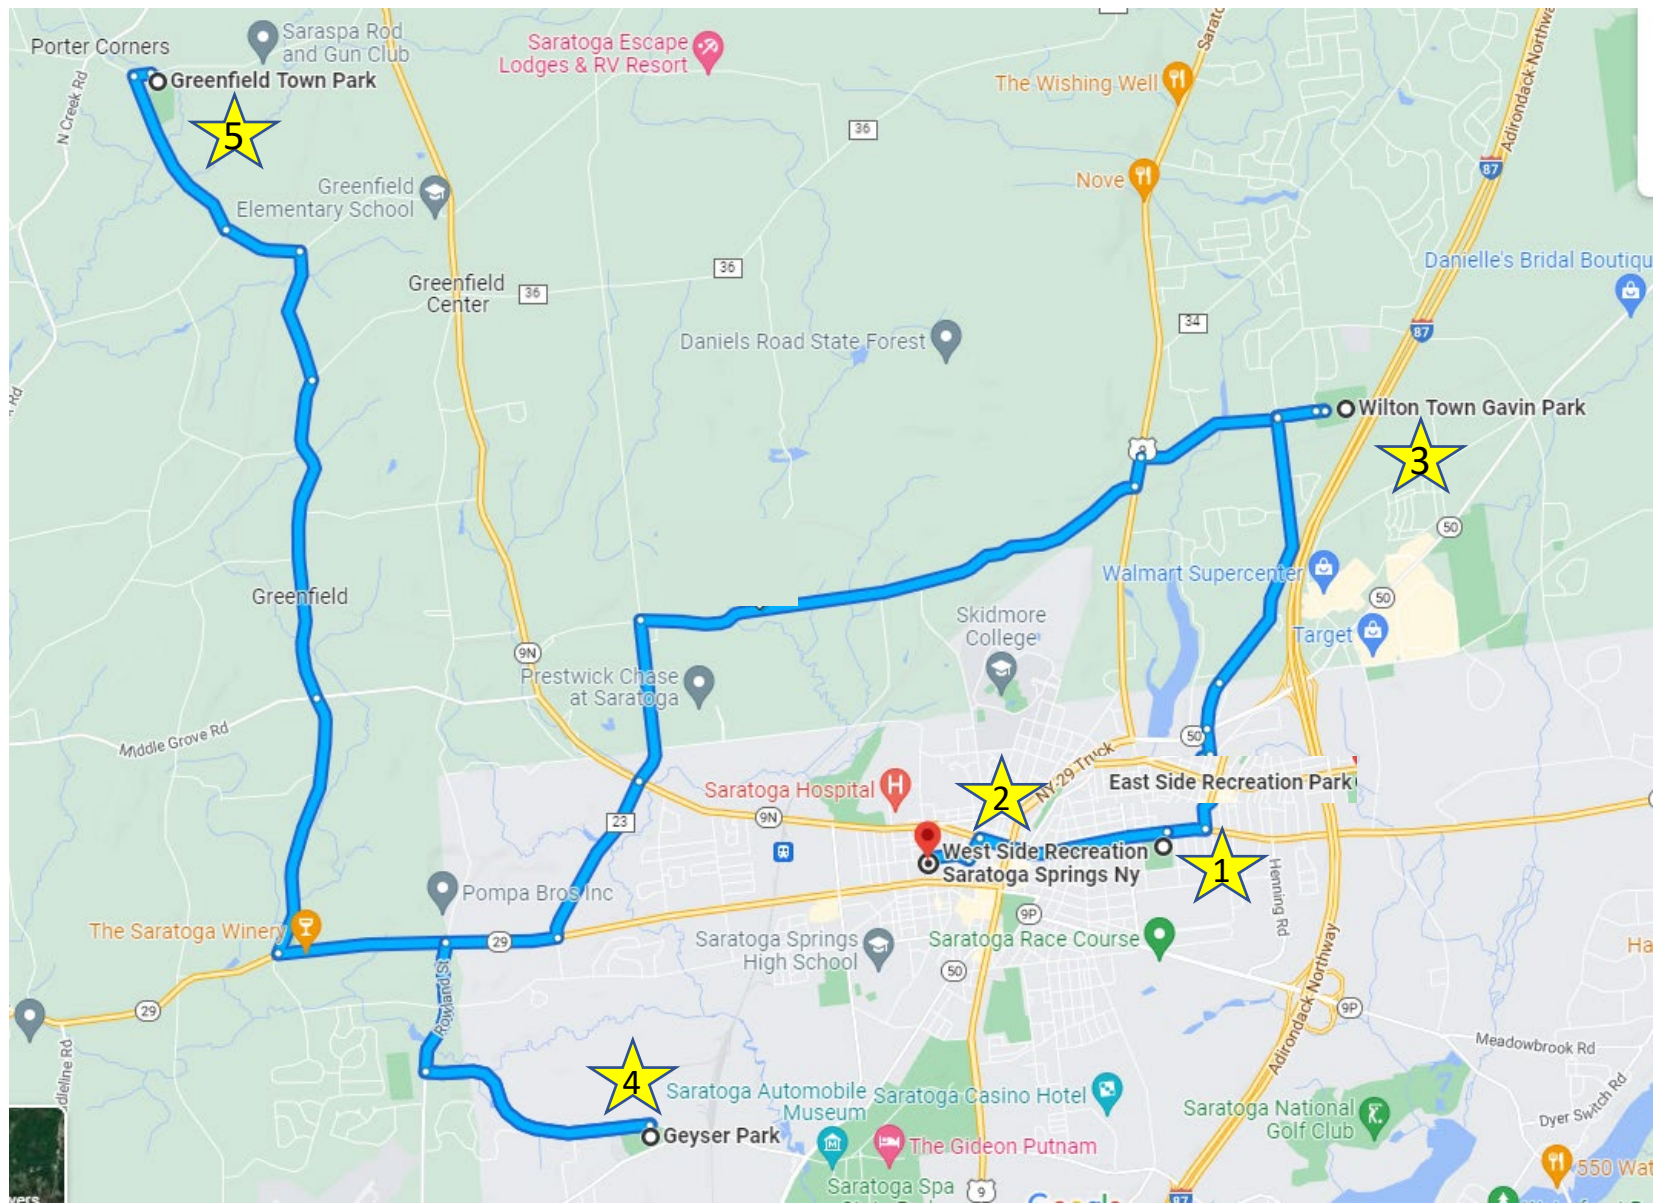

MAP OF ALL FIELDS

- 1** East Side Rec Park
226 Lake Ave
Saratoga Springs NY 12866
- 2** West Side Rec Park
166 Division Street
Saratoga Springs NY 12866
- 3** Gavin Park
10 Lewis Dr
Saratoga Springs NY 12866
- 4** Geysers Park
10 Adams Rd
Saratoga Springs NY 12866
- 5** Greenfield Town Park
409 Bockes Rd
Porter Corners NY 12859

Parking instructions on next page

<u>Field Name</u>	<u>GPS Address</u>	<u>Parking</u>
West Side (60')	166 Division St, Saratoga Springs NY 12866	Lot at Division Street Elementary School; also a small lot at fields on Coach Waldren Way; street parking also available
Greenfield (65')	409 Bockes Rd, Porter Corners NY 12859	Parking lot in park
East Side (70')	226 Lake Ave, Saratoga Springs NY 12866	There is parking on side of street of Lake Ave, closest to 10U - 12U fields; there is a lot at Caroline Street Elementary School; street parking also available
Greenfield F1 (70')	409 Bockes Rd, Porter Corners NY 12859	Parking lot in park
West Side (70')	166 Division St, Saratoga Springs NY 12866	Lot at Division Street Elementary School; also a small lot at fields on Coach Waldren Way; street parking also available
Gavin (70')	10 Lewis Dr, Saratoga Springs NY 12866	Parking lot in park
East Side Turf (90')	226 Lake Ave, Saratoga Springs NY 12866	There is a lot at Caroline Street Elementary School; street parking also available
West Side (90')	166 Division St, Saratoga Springs NY 12866	Lot at Division Street Elementary School; also a small lot at fields on Coach Waldren Way; street parking also available
Gavin Park (90')	10 Lewis Dr, Saratoga Springs NY 12866	Parking lot in park
Geyser Park (90')	10 Adams Rd, Saratoga Springs NY 12866	Parking lot in park